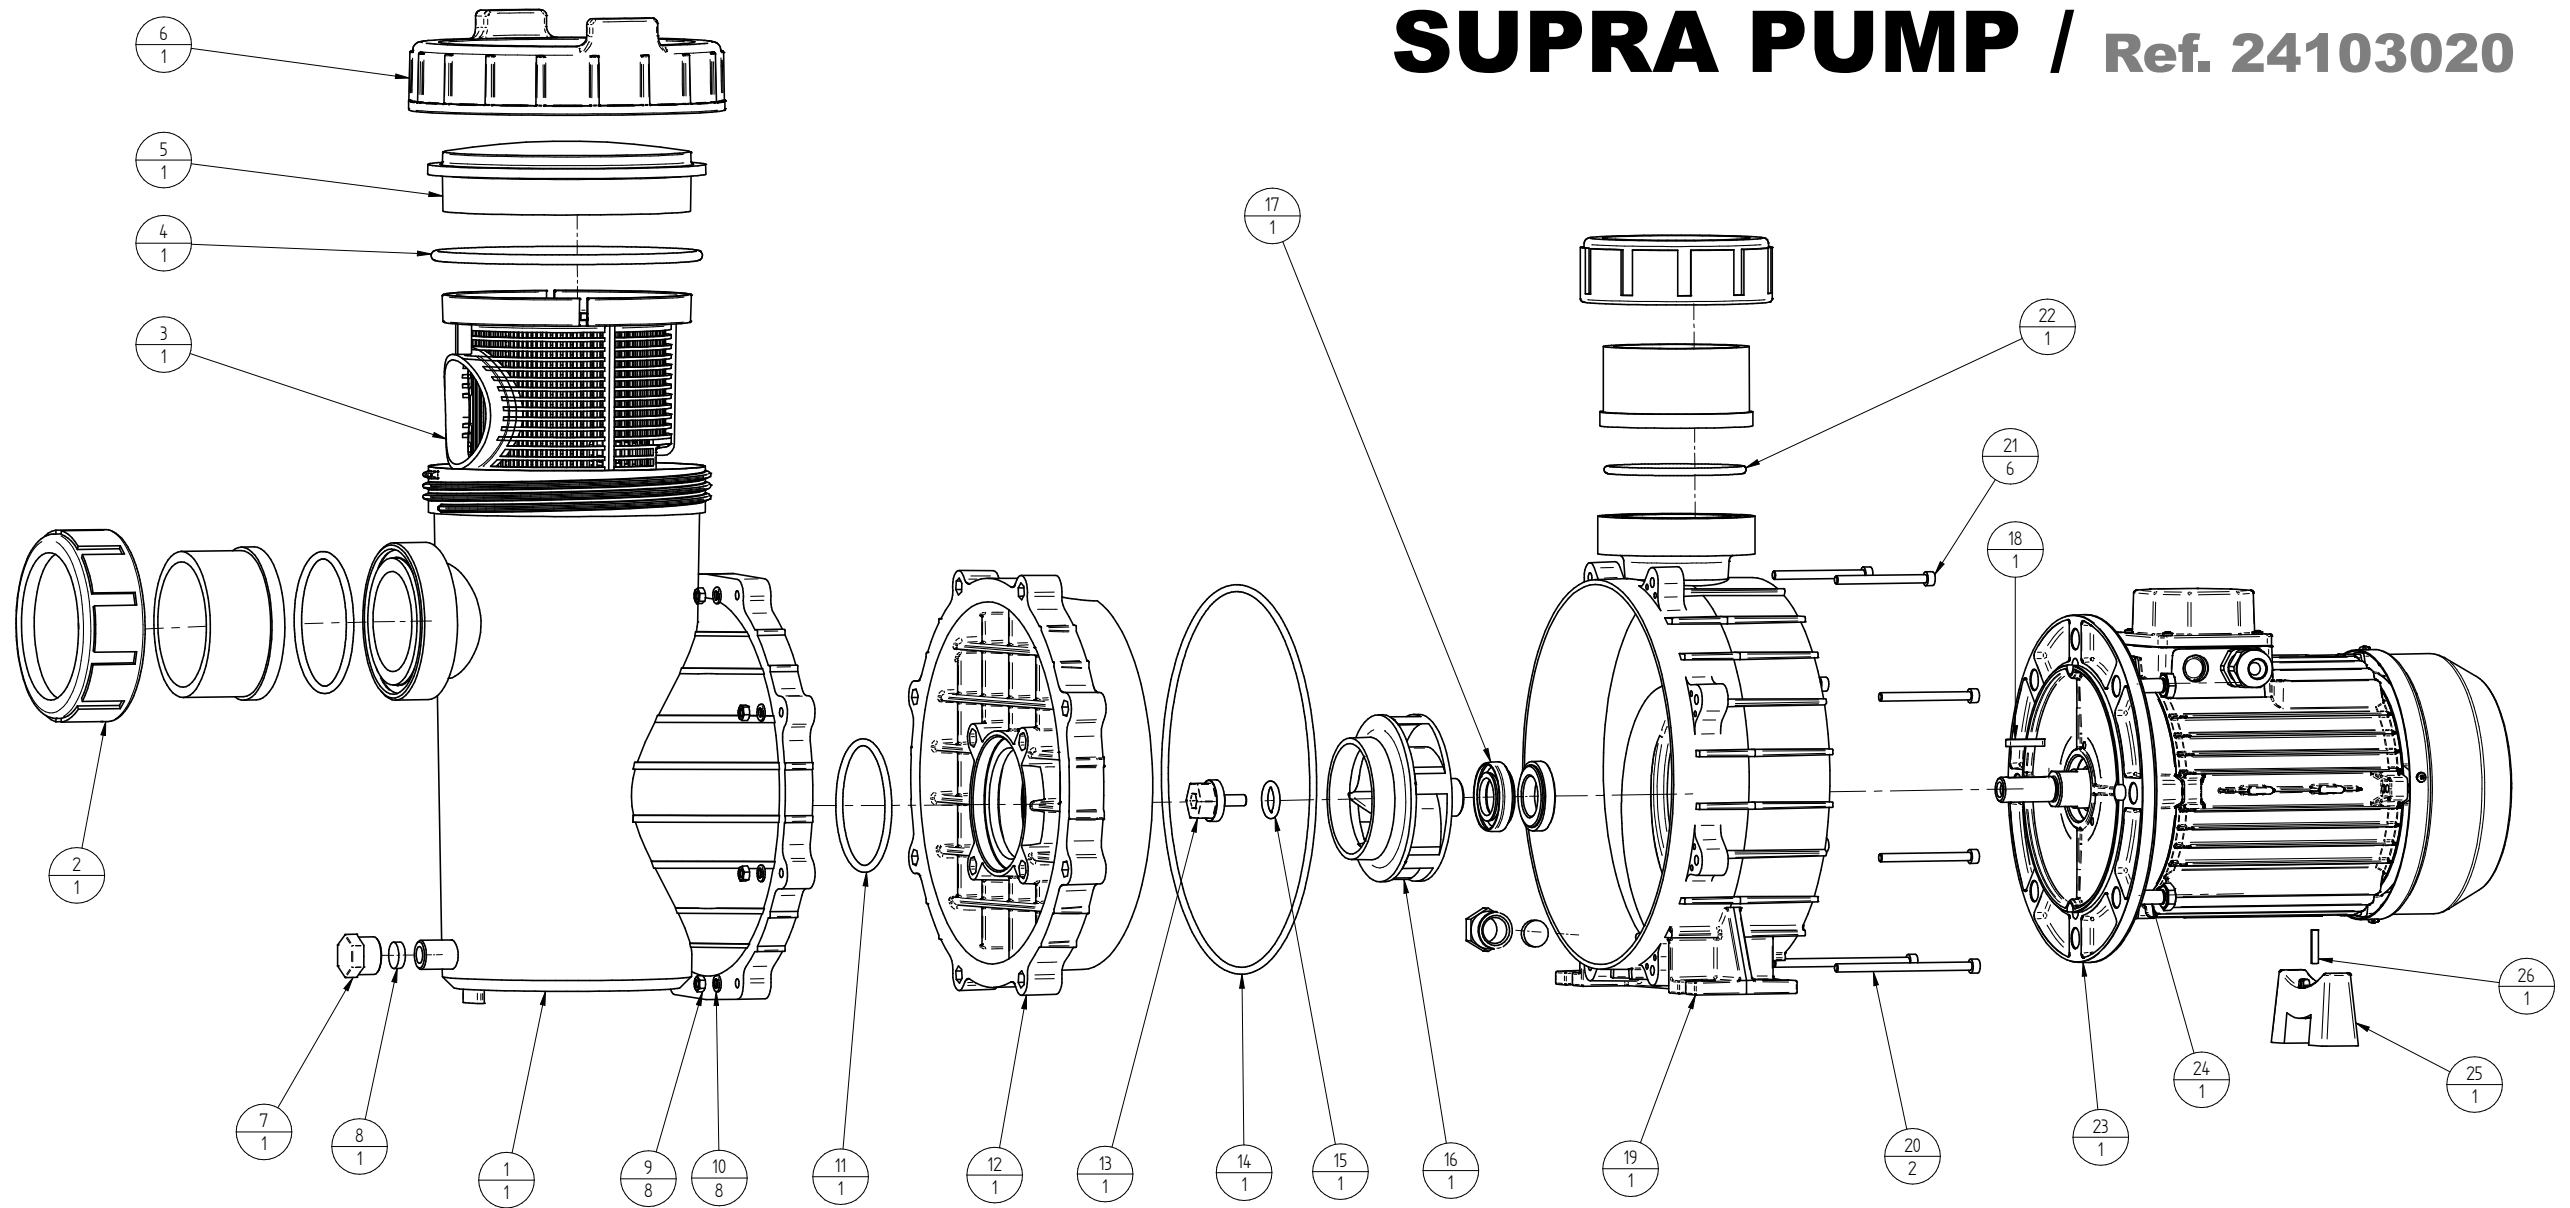

SUPRA PUMP / Ref. 24103020

1. PREFILTER BODY / Ref. 92406115

2. FITTING KIT PVC D.90 / Ref. 92406330

3. PREFILTER BASKET / Ref. 92406110

4. Oring 180,98 x 6,99 / Ref. 92406175

5. PREFILTER COVER / Ref. 92406100

12. PUMP BODY COVER / Ref. 92406125

13. PLASTIC TURBINE PLUG M8x20 / Ref. 92406165

14. Oring 270 x 4 / Ref. 92406185

15. Oring 18 x 4,5 / Ref. 92406170

16. TURBINE 550 NORYL / Ref. 92406150

17. MECHANIC SEAL D25 / Ref. 9012325L

18. KEY DIN6885 5x5x28 / Ref. 92406160

19. PUMP BODY / Ref. 92406120

20. SCREW DIN912 M6x105 / Ref. 96303140

21. SCREW DIN912 M6x70 / Ref. 96303125

22. Oring 91,44 x 5,33 / Ref. 92406190

23. MOTOR IE3 5,5cv 2850rpm / Ref. 92406055

24. SCREW DIN933 M12x30 / Ref. 96304508

25. PUMP FOOT MEC80 / Ref. 92400406

26. FOOT UNION DIN 1481 M5X24 / Ref. 92400155