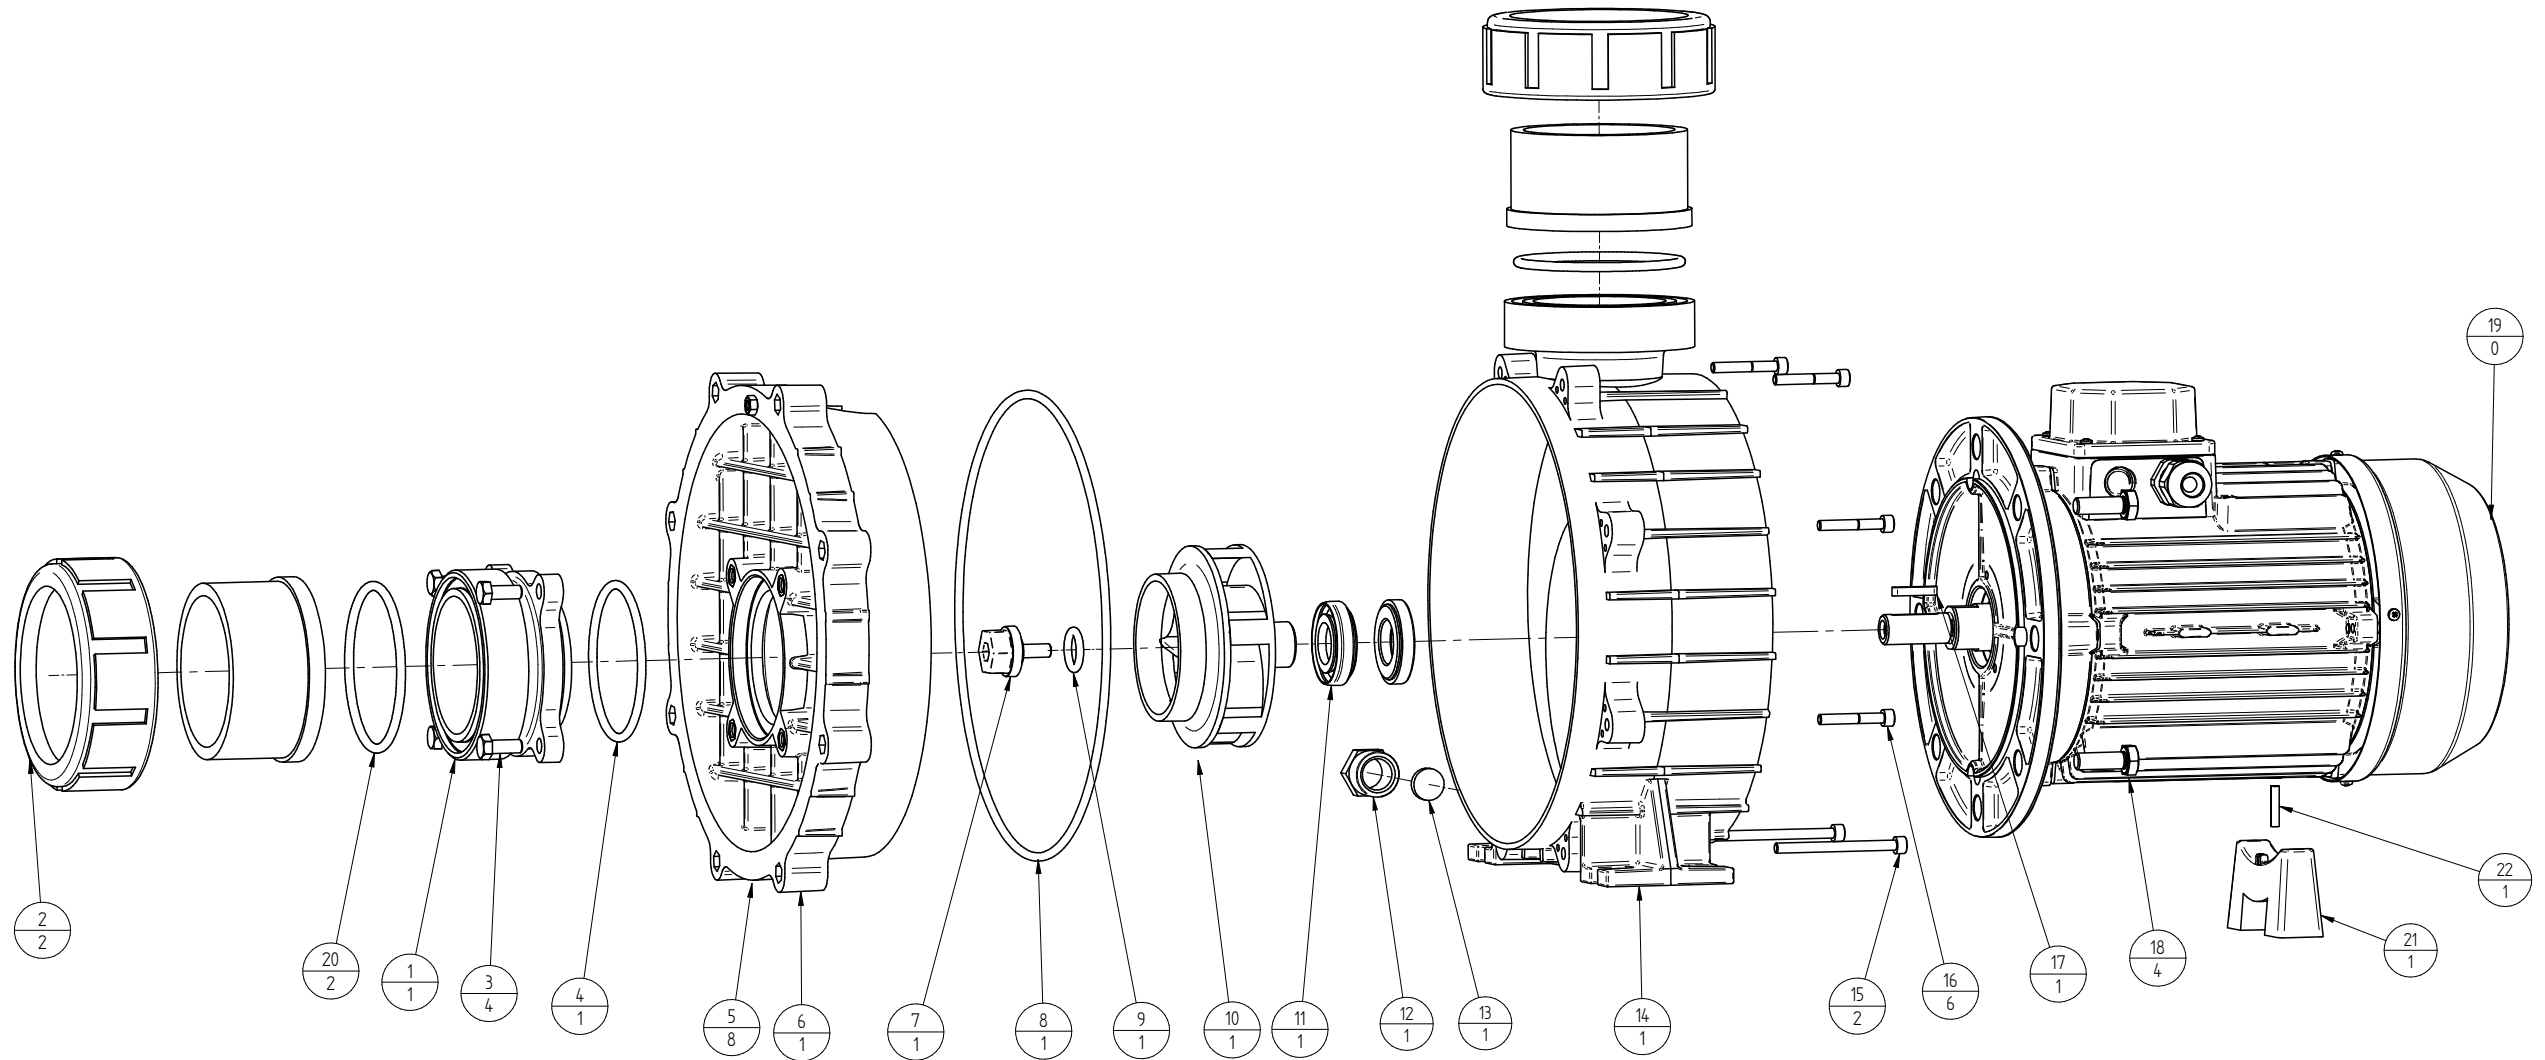

BRAVUS / Ref. 24104020

1. SUCTION FITTING / Ref. 92406123

2. FITTING KIT PVC D.90 / Ref. 92406330

3. SCREW DIN933 M8x20 / Ref. 96304288

4. Oring 86 x 5 / Ref. 92406180

5. NUT DIN934 M6 / Ref. 96325027

6. PUMP BODY COVER / Ref. 92406125

7. PLASTIC TURBINE PLUG M8x20 / Ref. 92406165

8. Oring 270 x 4 / Ref. 92406185

9. Oring 18 x 4,5 / Ref. 92406170

10. TURBINE 550 NORYL / Ref. 92406150

11. MECHANIC SEAL D25 (CF 550-750) / Ref. 9012325L

12. DRAIN PLUG MAGNUS 1/2" / Ref. 92402081

13. FLAT SEAL DRAIN PLUG MAGNUS / Ref. 92402087

14. PUMP BODY / Ref. 92406120

15. SCREW DIN912 M6x75 / Ref. 96303130

16. SCREW DIN912 M6x40 / Ref. 96303122

17. KEY DIN6885 5x5x28 / Ref. 92406160

18. SCREW DIN933 M12x30 / Ref. 96304508

19. MOTOR IE3 5,5cv 2850rpm / Ref. 92406055

20. Oring 91,44 x 5,33 / Ref. 92406190

21. PUMP FOOT MEC80 / Ref. 92400406

22. FOOT UNION DIN 1481 M5X24 / Ref. 92400155